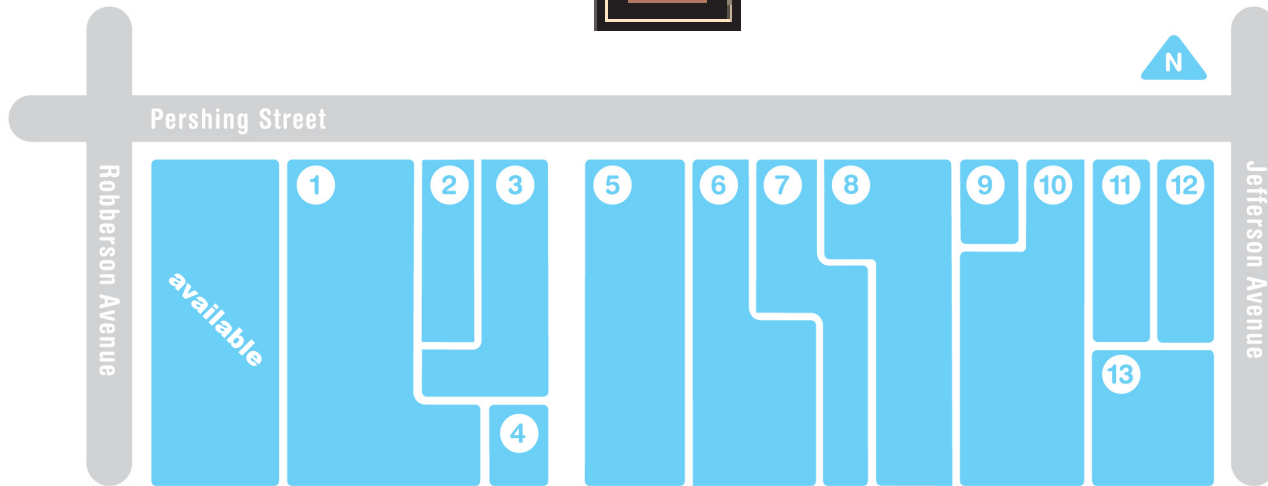

WILHOIT PLAZA

1 Census Bureau

2 Hawaiian Sun
417.832.TANS (8267)
M-Th 7a-10p, Fri 7a-9p,
Sat 8a-6p, Sun 10a-6p

3 Matt Miller Offices
mattmillercompany.com
417.889.0951 M-F 9-5
Build Offices
buildllc.net
417.862.9500 M-F 8-5

4a Burch Insurance
Burchins.com
417.877.8338
M-F 8-5

4b 40 digits
40digits.com
417.234.5848
M-F 8-5

5 Gracie's Bridal
graciesdowntown.com
417.866.1808
M-F 10-6, Sat 10-4

6 Farmers Gastropub
farmersgastropub.com
417.864.6994
M-W 11a-2p, 4p-10p
Th-Sat 11a-2p, 4p-midnight

7 Gold Mountain Communications
goldmountaincommunications.com
417.429.2585
M-F 8-5

8 The Moxie Cinema
moxiecinema.com
417.729.0800

9 Available

10 Bodhi Salon & Spa
bodhisalonandspa.com
417.864.4399
M-Sat 9-8

11 Toss Across Smoothie & Salad
www.toss-across.com
M-F 10-8, Sat 10-5, Sun Noon-5

12 Quiznos
quiznos.com
417.866.9991
M-Sat 11-9, Sun 11:30-8

13 Lili's Diner
lilisdiner.com
866.710.0360
Tu/W 6a-8p, Th-Sat 6a - 3a,
Sun 8a-2p

431 S. Jefferson Ave. (at Elm St.)
FREE guest parking lot on Elm Street